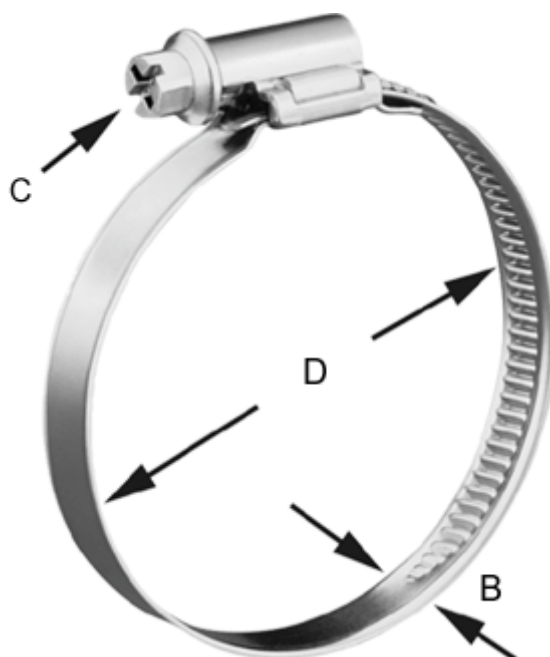

Article number: 021366703170

Description: Worm Drive Hose Clip
TORRO 160-180/12 C7 W3

Measures

C (screw type) = C7 - 7mm

Diameter D = 160-180

Width B = 12.0